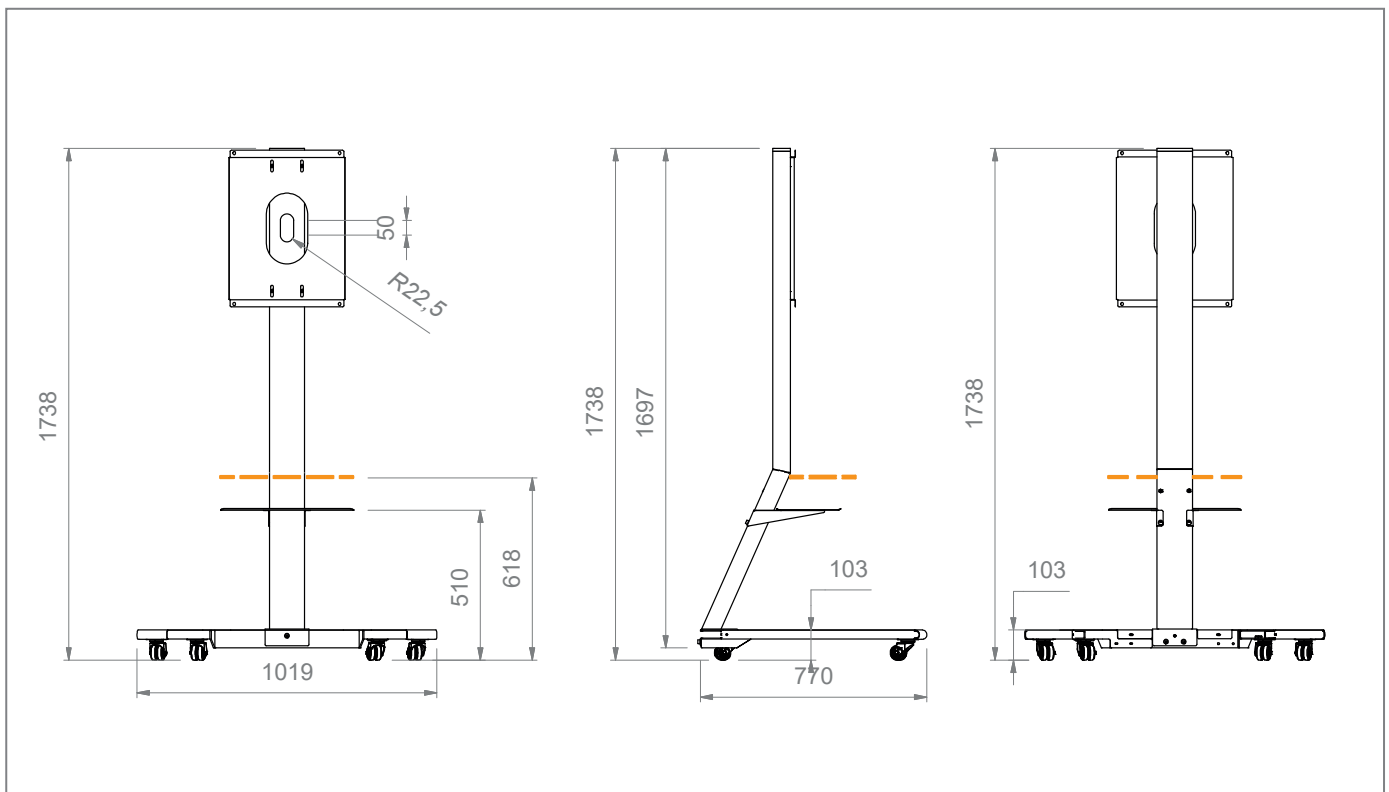

The mount engages in the desired end position and can be set in motion again almost effortlessly without the need for unlocking.

In addition, the holder can be inclined by $0^\circ / \pm 2,5^\circ / \pm 5^\circ$ - the inclination levels can be adjusted on the assembly side.

The included shelf can be used optionally and can be mounted in 2 positions. It offers a practical storage place below the Samsung Flip.

ST SA Flip II 55“

Item no.: 5787

Mobile stand system display specific for Samsung WM55H / WM55R / WM55B

- display specific for Samsung WM55H / WM55R / WM55B
- freely rotatable by -90°
- VESA 200 x 200 | 300 x 300 | 400 x 400 mm
- landscape to portrait format and vice versa
- little effort needed thanks to spring mechanism
- locks in final position
- release from end position without locking
- tilting possible with tools (0° / ±2,5° / ±5°)
- cable routing inside the column
- colour: white (similar to Samsung Flip series)
- concealed castor set, 2 castors lockable
- incl. optionally usable shelf, electively mountable in 2 positions
- height incl. castor set: 1738 mm
- floor space required: width 1019 x depth 770 mm
- 45 kg max. load

incl. castor set, partially lockable

incl. shelf, optionally usable

change the format without unlocking

ST SA Flip II 55"

Item no.: 5787

Mobile stand system display specific for Samsung WM55H / WM55R / WM55B